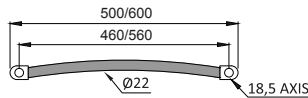

RELATED PRODUCTS

RSVAL01	Round straight radiator valve
RAVAL01	Round angled radiator valve
GED202513	Hanging hook for robe or towel

MATERIAL

Steel

COLOUR/FINISH

Chrome

FIXING

Fix to wall brackets supplied

APPROVALS

EN442-1

PRODUCT DIMENSIONS

Please refer to technical drawing

ADDITIONAL INFORMATION

For a full range of heated towel rails visit

www.sonasbathrooms.com