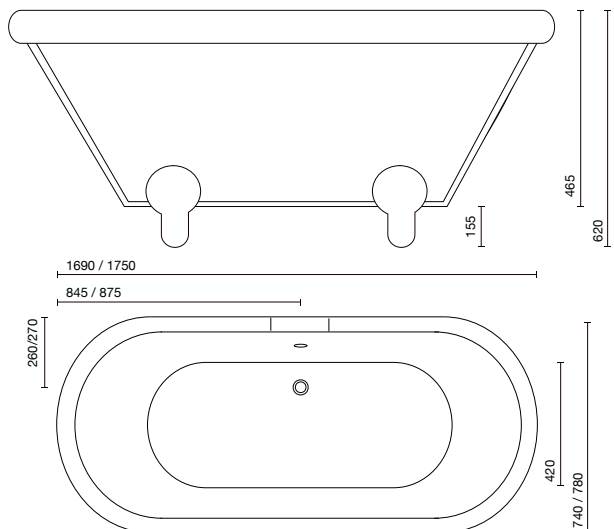

SLU854

*In all applications where shallow traps are required our recommended product solution is **SLU854**.*