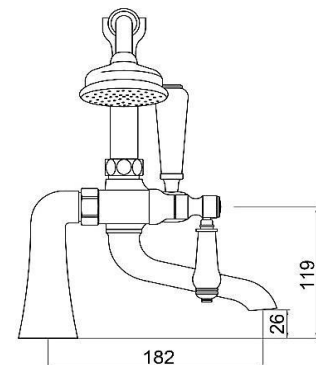

## Mltaad5 Bath Shower Mixer (Inc. Shower Kits)

<b>Barcode</b>	7081249331875
<b>Product Code</b>	Mltaad5
<b>Construction</b>	Brass Body
<b>Finishes</b>	Chrome
<b>Product Type</b>	Traditional
<b>Water Pressure</b>	Min. 0.2 bar, Max. 6.0 bar
<b>Plumbing Systems</b>	Suitable for all plumbing systems
<b>Standards</b>	Complies with BS5412, BS EN200
<b>Certification</b>	Manufactured to comply with WRAS
<b>Cartridge</b>	1/4 Turn 1/2" Ceramic Disc Valves
<b>Fitting</b>	3/4" BSP
<b>Packaging</b>	43.5 x 26 x 44cm / carton (4 boxes / carton)
<b>Guarantee</b>	10 years against manufacturing faults (excluding serviceable parts).
<b>Additional Information</b>	Supplied with 1.5m hose and single mode brass handset

### Flow Rates (Litres per minute)

System Pressure	0.1 Bar	0.2 Bar	0.3 Bar	0.5 Bar	1.0 Bar	1.5 Bar	2.0 Bar	3.0 Bar	4.0 Bar	5.0 Bar
KB04	-	6.0	-	10.0	15.0	19.0	22.3	28.2	-	-

The information contained on this page was correct at date of issue. Fitting dimensions are provided as a guide only. Some variation may occur due to manufacturing tolerances. We pursue a policy of continuing improvement in design and performance of our products and so reserve the right to change specifications without prior notice.