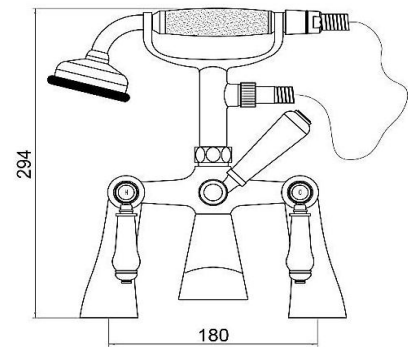

## Mltaad5 Bath Shower Mixer (Inc. Shower Kits)

<b>Barcode</b>	7081249331875
<b>Product Code</b>	Mltaad5
<b>Construction</b>	Brass Body
<b>Finishes</b>	Chrome
<b>Product Type</b>	Traditional
<b>Water Pressure</b>	Min. 0.2 bar, Max. 6.0 bar
<b>Plumbing Systems</b>	Suitable for all plumbing systems
<b>Standards</b>	Complies with BS5412, BS EN200
<b>Certification</b>	Manufactured to comply with WRAS
<b>Cartridge</b>	1/4 Turn 1/2" Ceramic Disc Valves
<b>Fitting</b>	3/4" BSP
<b>Packaging</b>	43.5 x 26 x 44cm / carton (4 boxes / carton)
<b>Guarantee</b>	10 years against manufacturing faults (excluding serviceable parts).
<b>Additional Information</b>	Supplied with 1.5m hose and single mode brass handset

### Flow Rates (Litres per minute)

System Pressure	0.1 Bar	0.2 Bar	0.3 Bar	0.5 Bar	1.0 Bar	1.5 Bar	2.0 Bar	3.0 Bar	4.0 Bar	5.0 Bar
KB04	-	6.0	-	10.0	15.0	19.0	22.3	28.2	-	-

The information contained on this page was correct at date of issue. Fitting dimensions are provided as a guide only. Some variation may occur due to manufacturing tolerances. We pursue a policy of continuing improvement in design and performance of our products and so reserve the right to change specifications without prior notice.