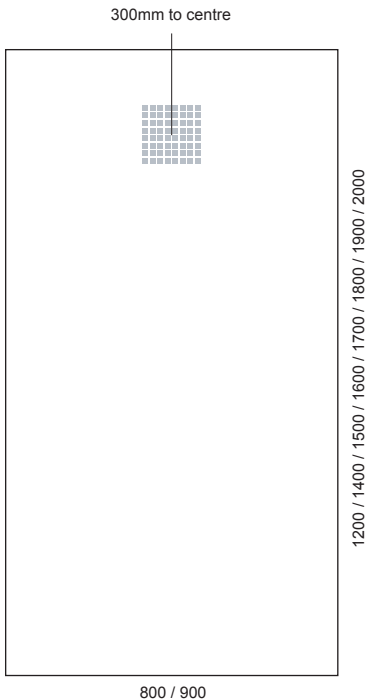

KRISTAL SLATE RECTANGULAR SHOWER TRAYS

APPROVED

DOMESTIC

HOTEL & LEISURE

SLATE RECTANGULAR

White slate

Anthracite slate

Size	White Slate	Anthracite Slate
1200 x 800	NSL1280WH	NSL1280AT
1200 x 900	NSL1290WH	NSL1290AT
1400 x 800	NSL1480WH	NSL1480AT
1400 x 900	NSL1490WH	NSL1490AT
1500 x 800	NSL1580WH	NSL1580AT
1500 x 900	NSL1590WH	NSL1590AT
1600 x 800	NSL1680WH	NSL1680AT
1600 x 900	NSL1690WH	NSL1690AT
1700 x 800	NSL1780WH	NSL1780AT
1700 x 900	NSL1790WH	NSL1790AT
1800 x 800	NSL1880WH	NSL1880AT
1800 x 900	NSL1890WH	NSL1890AT
1900 x 800	NSL1980WH	NSL1980AT
1900 x 900	NSL1990WH	NSL1990AT
2000 x 800	NSL2080WH	NSL2080AT
2000 x 900	NSL2090WH	NSL2090AT

All **SLATE** low profile shower trays include a 90mm high flow waste

SPECIFICATIONS

- Height of tray: 30mm
- Resin bonded heavy duty
- 90mm high flow waste
- Anti-slip slate surface

RELATED PRODUCTS

For a list of related wetroom panel options please refer to www.sonasbathrooms.com