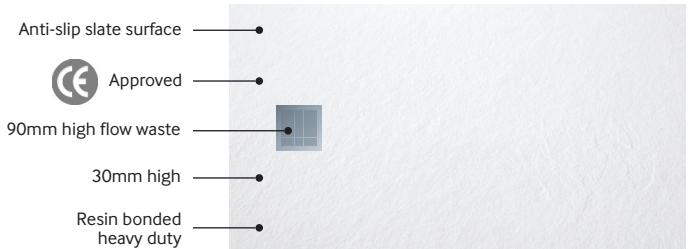

KRISTAL SLATE RECTANGULAR SHOWER TRAYS

APPROVED

DOMESTIC

HOTEL & LEISURE

SLATE RECTANGULAR

White slate

Anthracite slate

Size	White Slate	Anthracite Slate
1200 x 800	NSL1280WH	NSL1280AT
1200 x 900	NSL1290WH	NSL1290AT
1400 x 800	NSL1480WH	NSL1480AT
1400 x 900	NSL1490WH	NSL1490AT
1500 x 800	NSL1580WH	NSL1580AT
1500 x 900	NSL1590WH	NSL1590AT
1600 x 800	NSL1680WH	NSL1680AT
1600 x 900	NSL1690WH	NSL1690AT
1700 x 800	NSL1780WH	NSL1780AT
1700 x 900	NSL1790WH	NSL1790AT
1800 x 800	NSL1880WH	NSL1880AT
1800 x 900	NSL1890WH	NSL1890AT
1900 x 800	NSL1980WH	NSL1980AT
1900 x 900	NSL1990WH	NSL1990AT
2000 x 800	NSL2080WH	NSL2080AT
2000 x 900	NSL2090WH	NSL2090AT

All **SLATE** low profile shower trays include a 90mm high flow waste

SPECIFICATIONS

- Height of tray: 30mm
- Resin bonded heavy duty
- 90mm high flow waste
- Anti-slip slate surface

RELATED PRODUCTS

For a list of related wetroom panel options please refer to www.sonasbathrooms.com