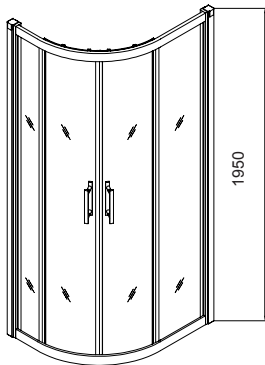

AKTIVE 8mm QUADRANT TWO DOOR

ACTIVE

PRODUCT INFORMATION

AK8QD90

Aktive 8mm 900 Quadrant Two door

SPECIFICATIONS

1950mm high
Metal magnetic door closure
8mm clear toughened safety glass EN 12150-1
Clearshield - easy clean glass protection
Polished silver aluminium profiles EN 12373-1
Polished brass handles
Adjustable wall profiles
Power shower suitable
Concealment strip for wall profile
Push down bottom rollers on sliding doors for easy cleaning
Easy-glide nylon and brass rollers on all sliding doors
Adjustable double rollers on sliding doors
Lifetime Guarantee*
30mm extension wall profile available: AK8EXT

APPROVALS

CE Approved

FIXING

Screw to solid wall (fixings supplied)
Silicone to shower tray (not supplied)

WEIGHT

66KG

ADDITIONAL INFORMATION

All shower enclosures must be installed in accordance with the fitting instructions provided. Please refer to them before installation commences.

QUADRANT 2 DOOR	SIZE	ADJUSTMENT MIN-MAX	DOOR OPENING
AK8QD90	W900 x H1950	850- 880	510mm

All measurements in mm