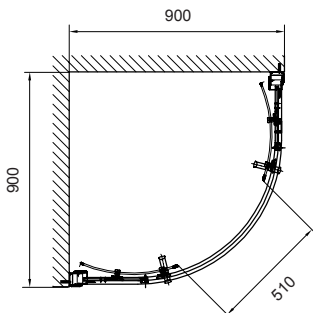

AKTIVE 8mm QUADRANT TWO DOOR

ACTIVE

PRODUCT INFORMATION

AK8QD90

Aktive 8mm 900 Quadrant Two door

SPECIFICATIONS

1950mm high
Metal magnetic door closure
8mm clear toughened safety glass EN 12150-1
Clearshield - easy clean glass protection
Polished silver aluminium profiles EN 12373-1
Polished brass handles
Adjustable wall profiles
Power shower suitable
Concealment strip for wall profile
Push down bottom rollers on sliding doors for easy cleaning
Easy-glide nylon and brass rollers on all sliding doors
Adjustable double rollers on sliding doors
Lifetime Guarantee*
30mm extension wall profile available: AK8EXT

APPROVALS

CE Approved

FIXING

Screw to solid wall (fixings supplied)
Silicone to shower tray (not supplied)

WEIGHT

66KG

ADDITIONAL INFORMATION

All shower enclosures must be installed in accordance with the fitting instructions provided. Please refer to them before installation commences.

QUADRANT 2 DOOR	SIZE	ADJUSTMENT MIN-MAX	DOOR OPENING
AK8QD90	W900 x H1950	850- 880	510mm

All measurements in mm