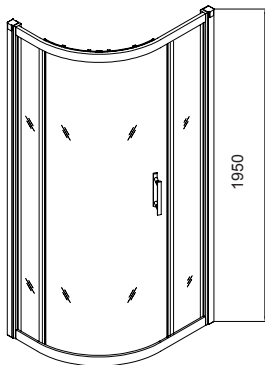

## AKTIVE 8mm QUADRANT SINGLE DOOR

**ACTIVE**

### PRODUCT INFORMATION

AK8QU90

Aktive 8mm 900 Quadrant Single door

### SPECIFICATIONS

- 1950mm high
- Metal magnetic door closure
- 8mm clear toughened safety glass EN 12150-1
- Clearshield - easy clean glass protection
- Polished silver aluminium profiles EN 12373-1
- Polished brass handle
- Adjustable wall profiles
- Power shower suitable
- Concealment strip for wall profile
- Push down bottom rollers on sliding doors for easy cleaning
- Easy-glide nylon and brass rollers on all sliding doors
- Adjustable double rollers on sliding doors
- Lifetime Guarantee\*
- 30mm extension wall profile available: AK8EXT

All measurements in mm