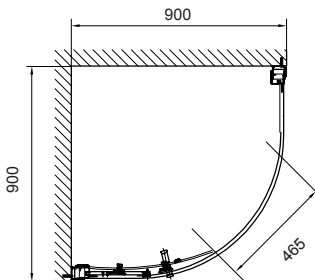

## AKTIVE 8mm QUADRANT SINGLE DOOR

**ACTIVE**

### PRODUCT INFORMATION

AK8QU90

Aktive 8mm 900 Quadrant Single door

### SPECIFICATIONS

- 1950mm high
- Metal magnetic door closure
- 8mm clear toughened safety glass EN 12150-1
- Clearshield - easy clean glass protection
- Polished silver aluminium profiles EN 12373-1
- Polished brass handle
- Adjustable wall profiles
- Power shower suitable
- Concealment strip for wall profile
- Push down bottom rollers on sliding doors for easy cleaning
- Easy-glide nylon and brass rollers on all sliding doors
- Adjustable double rollers on sliding doors
- Lifetime Guarantee\*
- 30mm extension wall profile available: AK8EXT

All measurements in mm