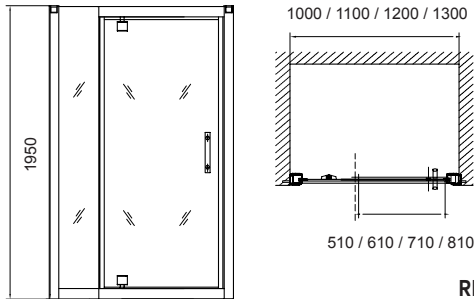

**AKTIVE 8mm HINGED DOOR SINGLE INFILL PANEL**

**AKTIVE**

**PRODUCT INFORMATION**

|           |   |
|-----------|---|
| AK8HIN100 | Aktive 8mm 1000 hinged door single infill |
| AK8HIN110 | Aktive 8mm 1100 hinged door single infill |
| AK8HIN120 | Aktive 8mm 1200 hinged door single infill |
| AK8HIN130 | Aktive 8mm 1300 hinged door single infill |

**SPECIFICATIONS**

- 1950mm high
- Universally handed
- Metal magnetic door closure
- 8mm clear toughened safety glass EN 12150-1
- Clearshield - easy clean glass protection
- Polished silver aluminium profiles EN 12373-1
- Polished brass handle
- Profile cover caps
- Adjustable wall profiles
- Power shower suitable
- Concealment strip for wall profile
- Semi-frameless side panel available
- Double infill panels with overhead support arm
- Lifetime Guarantee\*
- 30mm extension wall profile available: AK8EXT

| HINGED SINGLE INFILL | SIZE | ADJUSTMENT MIN-MAX | ADJUSTMENT WITH SIDE PANEL | DOOR OPENING |
|----------------------|------|--------------------|----------------------------|--------------|
| AK8HIN100            | 1000 | 940 - 1000         | 945 - 1000                 | 510mm        |
| AK8HIN110            | 1100 | 1040 - 1100        | 1045 - 1100                | 610mm        |
| AK8HIN120            | 1200 | 1140 - 1200        | 1145 - 1200                | 710mm        |
| AK8HIN130            | 1300 | 1240 - 1300        | 1245 - 1300                | 810mm        |