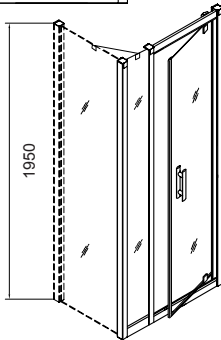

**AKTIVE 8mm HINGED DOOR SINGLE INFILL PANEL**

**AKTIVE**

**PRODUCT INFORMATION**

|           |   |
|-----------|---|
| AK8HIN100 | Aktive 8mm 1000 hinged door single infill |
| AK8HIN110 | Aktive 8mm 1100 hinged door single infill |
| AK8HIN120 | Aktive 8mm 1200 hinged door single infill |
| AK8HIN130 | Aktive 8mm 1300 hinged door single infill |

**SPECIFICATIONS**

- 1950mm high
- Universally handed
- Metal magnetic door closure
- 8mm clear toughened safety glass EN 12150-1
- Clearshield - easy clean glass protection
- Polished silver aluminium profiles EN 12373-1
- Polished brass handle
- Profile cover caps
- Adjustable wall profiles
- Power shower suitable
- Concealment strip for wall profile
- Semi-frameless side panel available
- Double infill panels with overhead support arm
- Lifetime Guarantee\*
- 30mm extension wall profile available: AK8EXT