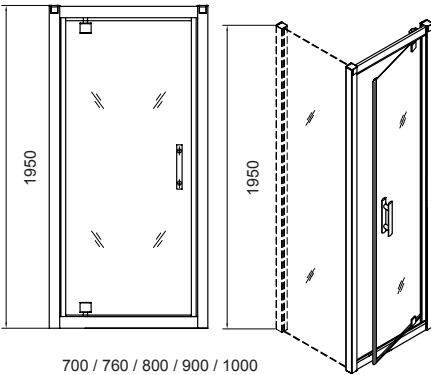

**AKTIVE 8mm HINGED DOOR**

**AKTIVE**

**PRODUCT INFORMATION**

AK8HD70	Aktive 8mm 700 hinged door
AK8HD76	Aktive 8mm 760 hinged door
AK8HD80	Aktive 8mm 800 hinged door
AK8HD90	Aktive 8mm 900 hinged door
AK8HD100	Aktive 8mm 1000 hinged door

**SPECIFICATIONS**

- 1950mm high
- Universally handed
- Metal magnetic door closure
- 8mm clear toughened safety glass EN 12150-1
- Clearshield - easy clean glass protection
- Polished silver aluminium profiles EN 12373-1
- Polished brass handle
- Profile cover caps
- Semi-frameless side panel available
- Adjustable wall profiles
- Power shower suitable
- Concealment strip for wall profile
- Lifetime Guarantee\*
- 30mm extension wall profile available: AK8EXT