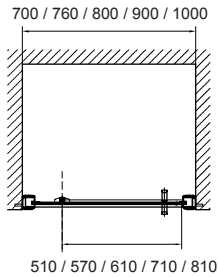

**AKTIVE 8mm HINGED DOOR**

**AKTIVE**

**PRODUCT INFORMATION**

AK8HD70	Aktive 8mm 700 hinged door
AK8HD76	Aktive 8mm 760 hinged door
AK8HD80	Aktive 8mm 800 hinged door
AK8HD90	Aktive 8mm 900 hinged door
AK8HD100	Aktive 8mm 1000 hinged door

**SPECIFICATIONS**

- 1950mm high
- Universally handed
- Metal magnetic door closure
- 8mm clear toughened safety glass EN 12150-1
- Clearshield - easy clean glass protection
- Polished silver aluminium profiles EN 12373-1
- Polished brass handle
- Profile cover caps
- Semi-frameless side panel available
- Adjustable wall profiles
- Power shower suitable
- Concealment strip for wall profile
- Lifetime Guarantee\*
- 30mm extension wall profile available: AK8EXT